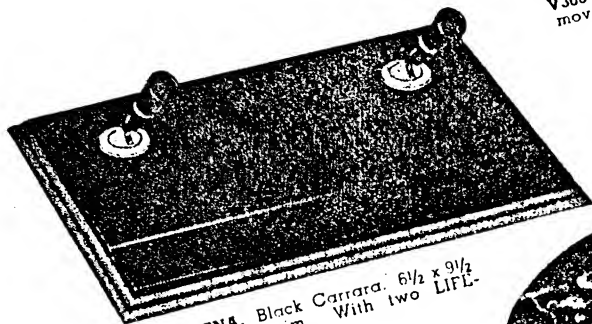

T119 GFENA. Black Carrara. 6 1/2 x 9 1/2 inches. Gold trim. With two LIFETIME pens $25.00.